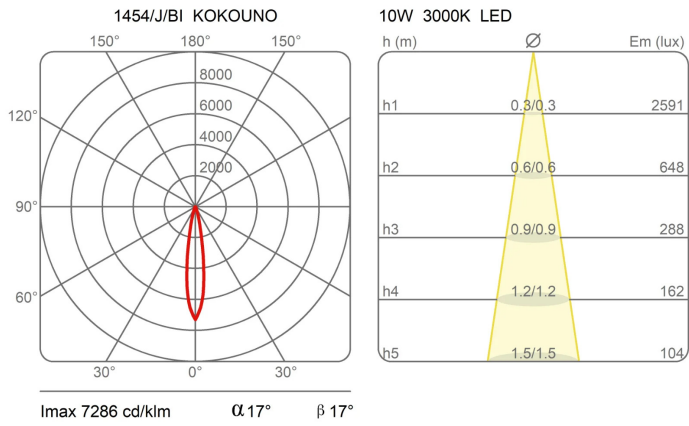

Photometric curves

Colour variant code

1454/BI

White

1454/NE

Black

1454/BZ

Bronze

1454/AU

Pearl Gold